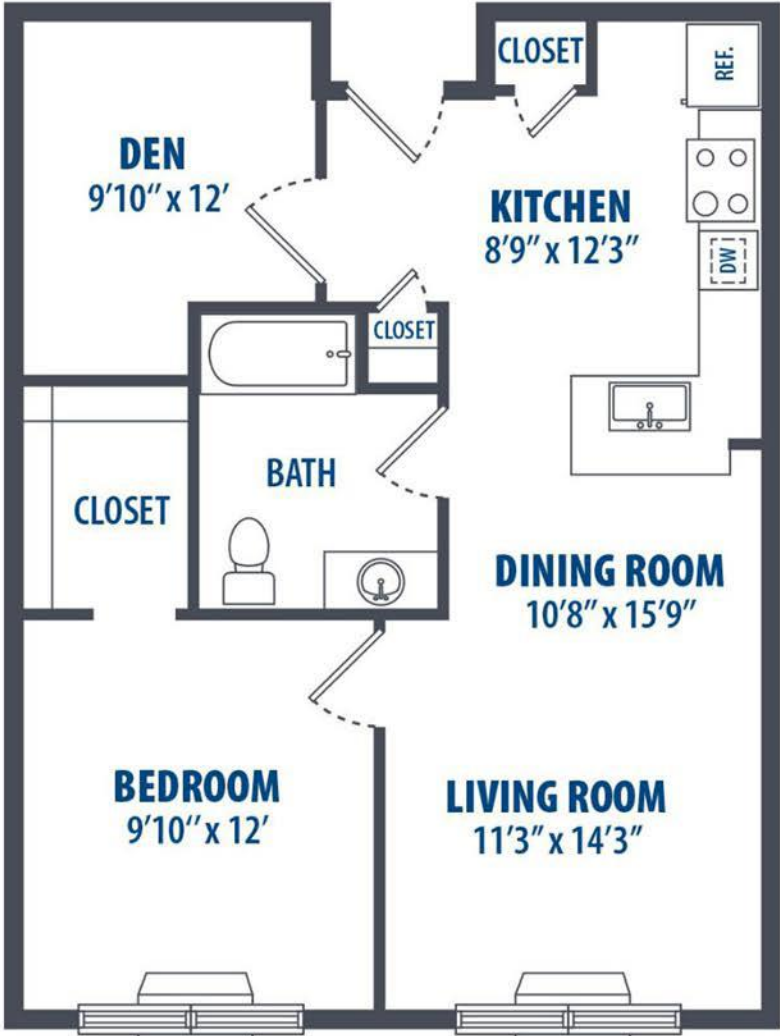

215 RIDGE

— AT BOUND BROOK —

(p) 201-440-2149 • info@amessmanagement.com

215 East Second Street, Bound Brook, NJ 08805

1 Bed
758 Sq. ft.

Floorplans not to scale. Details vary from residence to residence and are not necessarily built exactly as indicated above