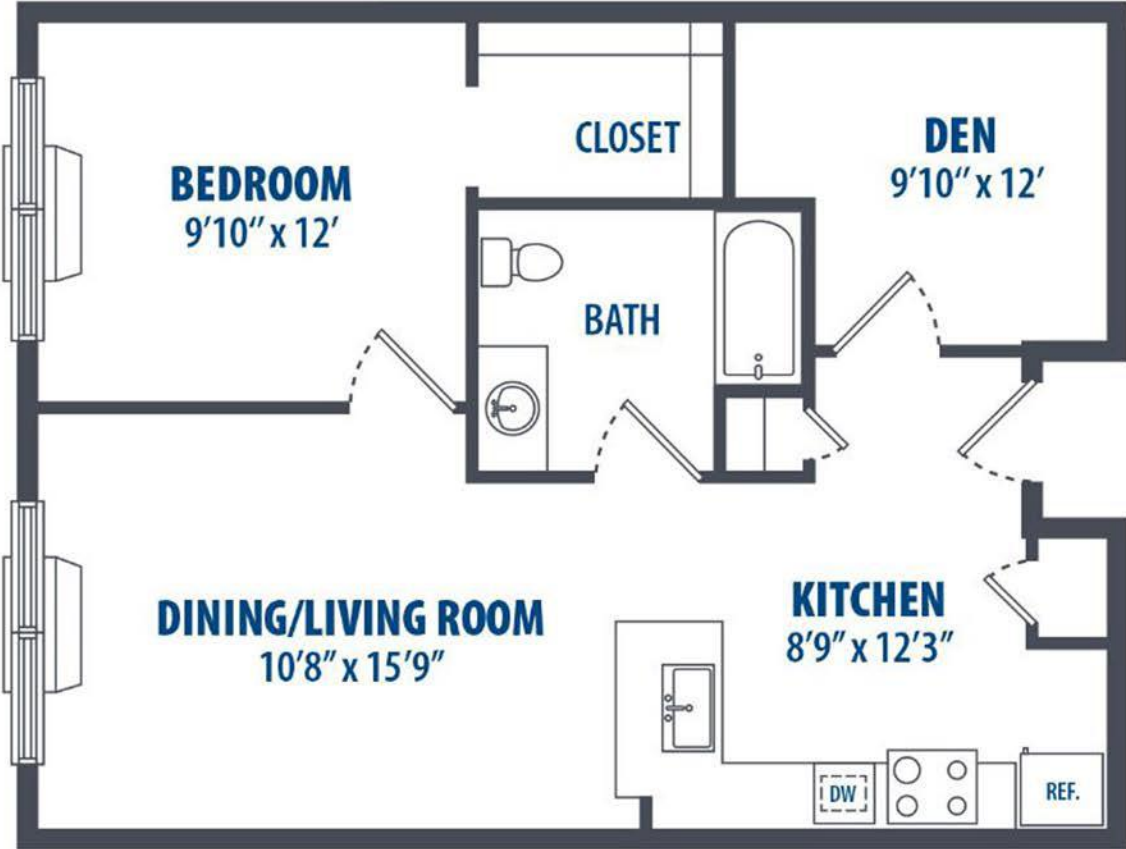

215 RIDGE

— AT BOUND BROOK —

(p) 201-440-2149 • info@amessmanagement.com

215 East Second Street, Bound Brook, NJ 08805

1 Bed
748 Sq. ft.

Floorplans not to scale. Details vary from residence to residence and are not necessarily built exactly as indicated above