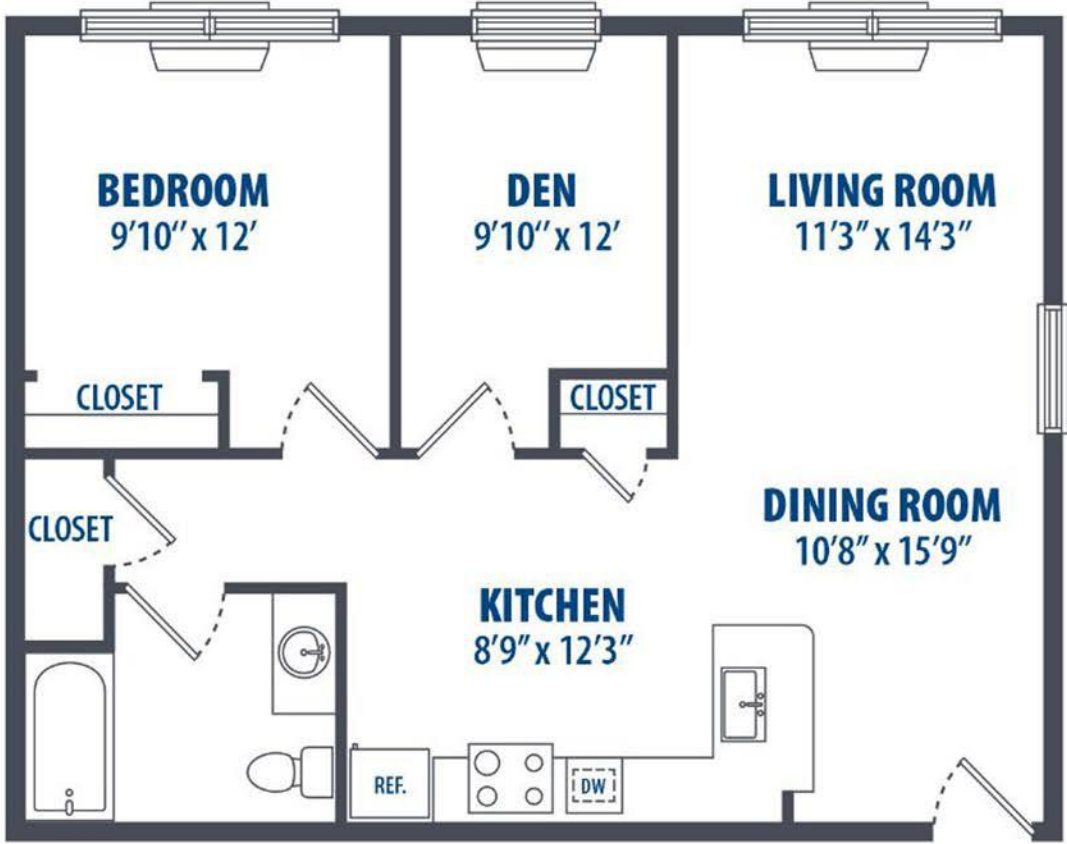

215 RIDGE

— AT BOUND BROOK —

(p) 201-440-2149 • info@amessmanagement.com

215 East Second Street, Bound Brook, NJ 08805

1 Bed
783 Sq. ft.

Floorplans not to scale. Details vary from residence to residence and are not necessarily built exactly as indicated above