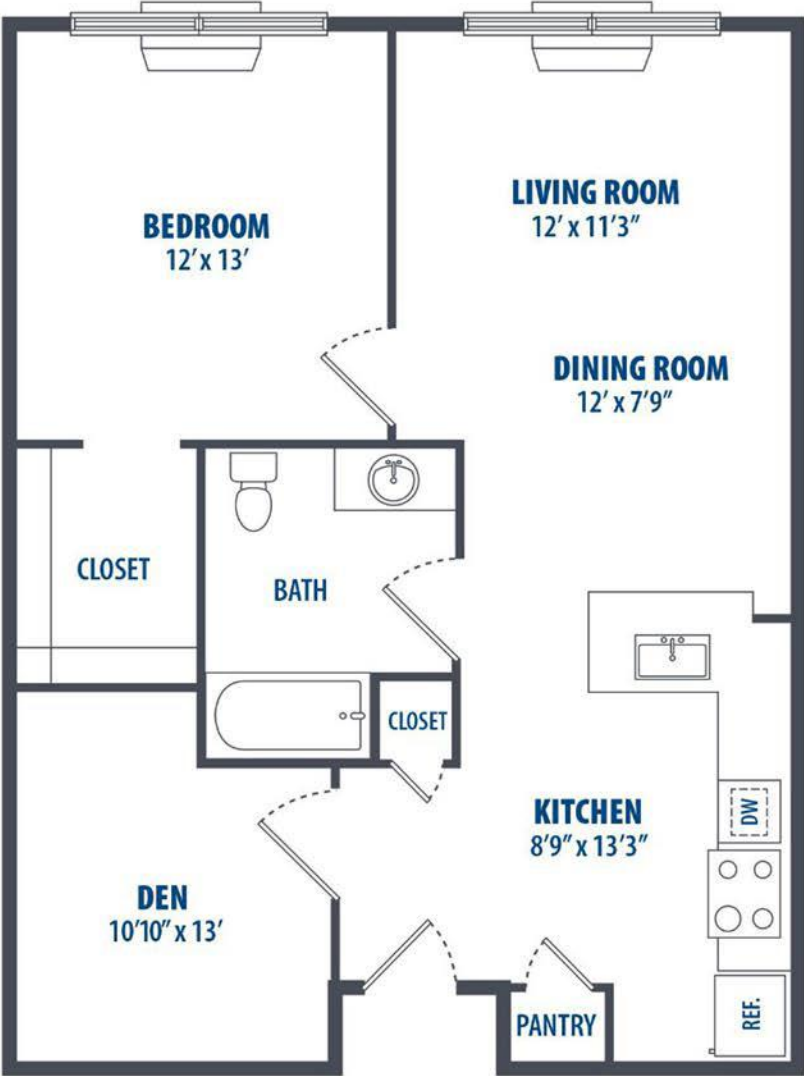

# 215 RIDGE

— AT BOUND BROOK —

(p) 201-440-2149 • [info@amessmanagement.com](mailto:info@amessmanagement.com)

215 East Second Street, Bound Brook, NJ 08805

1 Bed  
758 Sq. ft.

Floorplans not to scale. Details vary from residence to residence and are not necessarily built exactly as indicated above

# 215 RIDGE

— AT BOUND BROOK —

(p) 201-440-2149 • info@amessmanagement.com

215 East Second Street, Bound Brook, NJ 08805

1 Bed  
758 Sq. ft.

Floorplans not to scale. Details vary from residence to residence and are not necessarily built exactly as indicated above