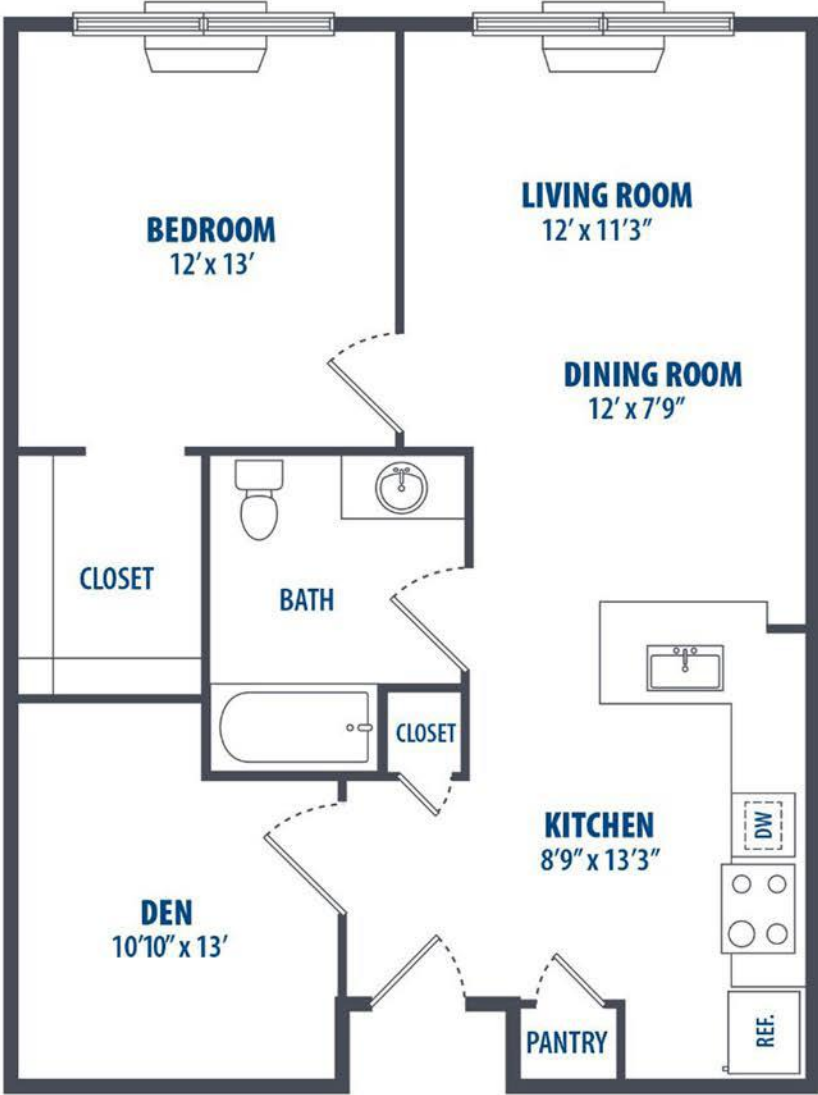

215 RIDGE

— AT BOUND BROOK —

(p) 201-440-2149 • info@amessmanagement.com

215 East Second Street, Bound Brook, NJ 08805

1 Bed
758 Sq. ft.

Floorplans not to scale. Details vary from residence to residence and are not necessarily built exactly as indicated above