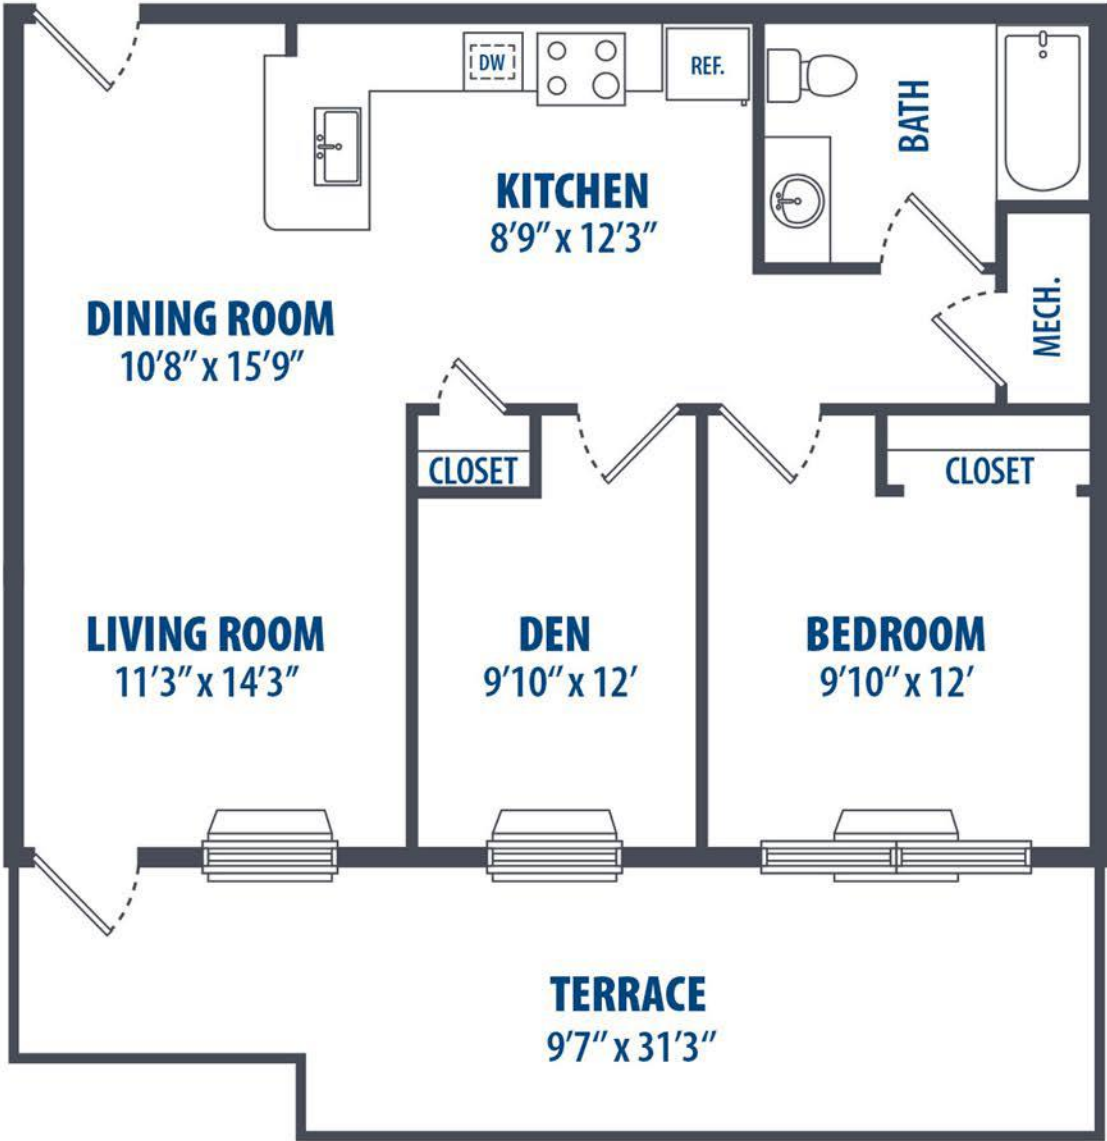

215 RIDGE

— AT BOUND BROOK —

(p) 201-440-2149 • info@amessmanagement.com

215 East Second Street, Bound Brook, NJ 08805

1 Bed
815 Sq. ft.

Floorplans not to scale. Details vary from residence to residence and are not necessarily built exactly as indicated above