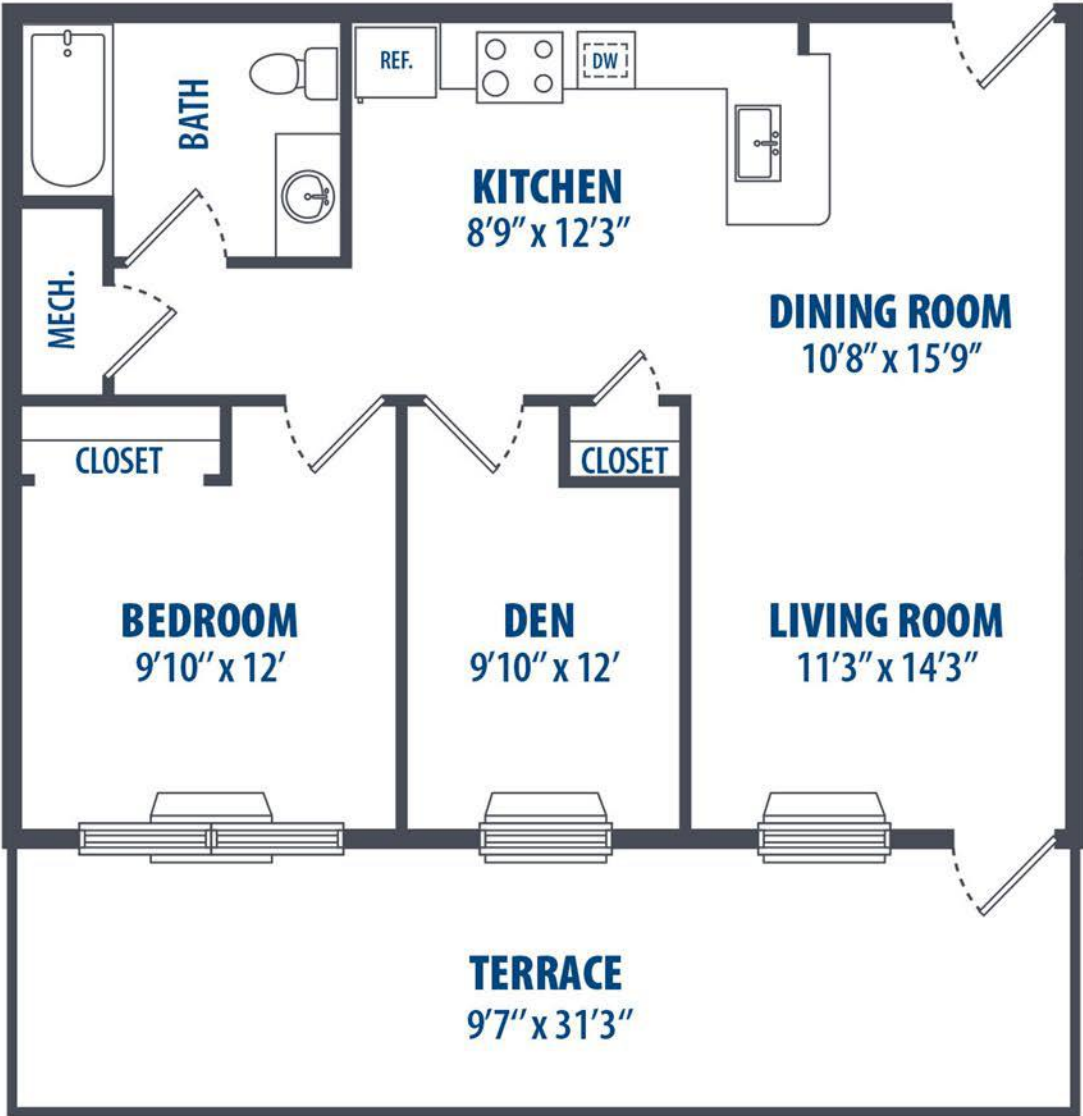

# 215 RIDGE

— AT BOUND BROOK —

(p) 201-440-2149 • [info@amessmanagement.com](mailto:info@amessmanagement.com)

215 East Second Street, Bound Brook, NJ 08805

1 Bed  
810 Sq. ft.

Floorplans not to scale. Details vary from residence to residence and are not necessarily built exactly as indicated above

# 215 RIDGE

— AT BOUND BROOK —

(p) 201-440-2149 • info@amessmanagement.com

215 East Second Street, Bound Brook, NJ 08805

1 Bed  
810 Sq. ft.

Floorplans not to scale. Details vary from residence to residence and are not necessarily built exactly as indicated above