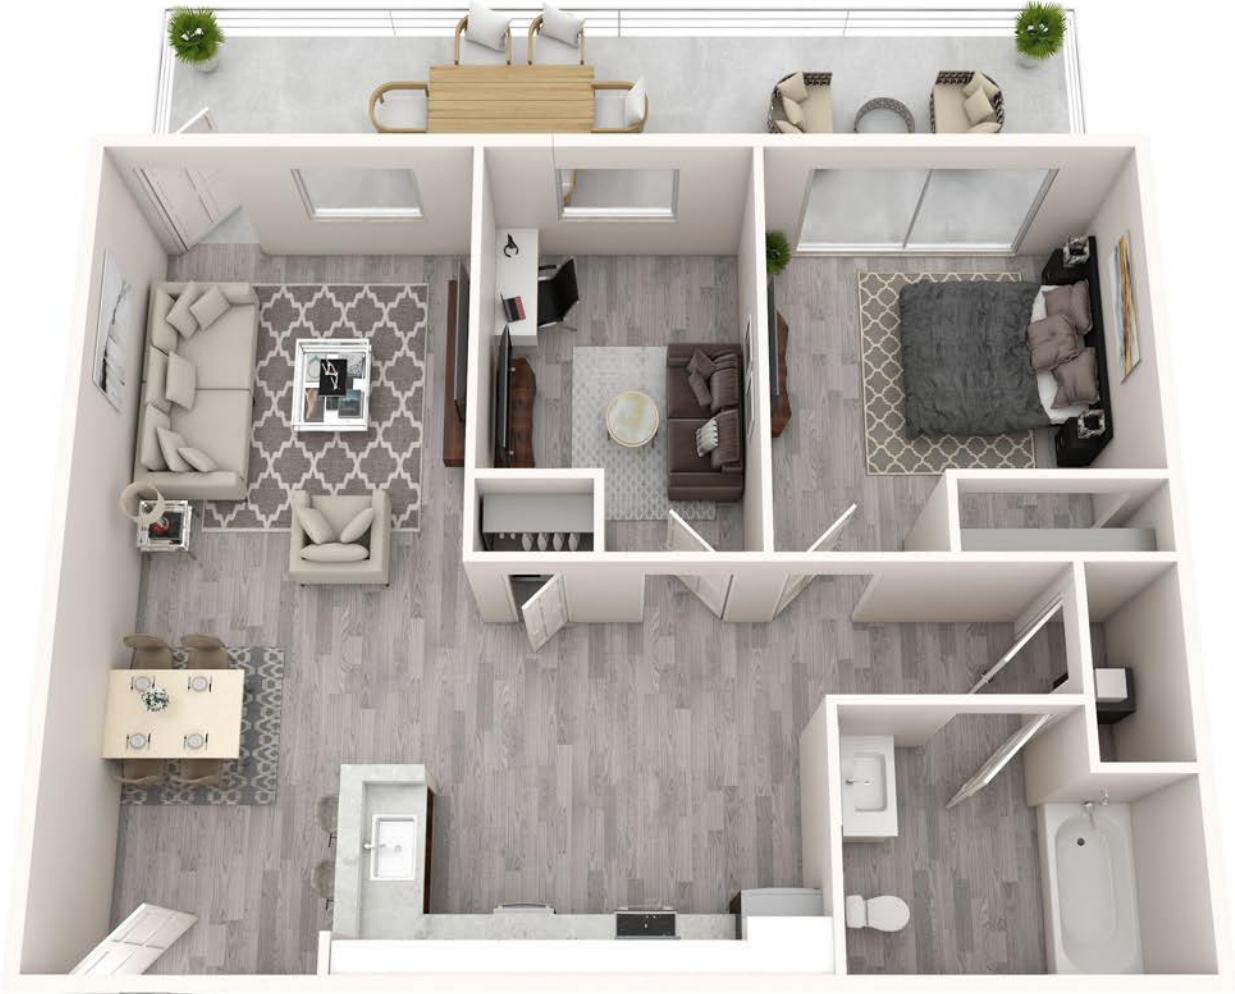

# 215 RIDGE

— AT BOUND BROOK —

(p) 201-440-2149 • [info@amessmanagement.com](mailto:info@amessmanagement.com)

215 East Second Street, Bound Brook, NJ 08805

1 Bed  
810 Sq. ft.

Floorplans not to scale. Details vary from residence to residence and are not necessarily built exactly as indicated above

# 215 RIDGE

— AT BOUND BROOK —

(p) 201-440-2149 • info@amessmanagement.com

215 East Second Street, Bound Brook, NJ 08805

1 Bed  
810 Sq. ft.

Floorplans not to scale. Details vary from residence to residence and are not necessarily built exactly as indicated above