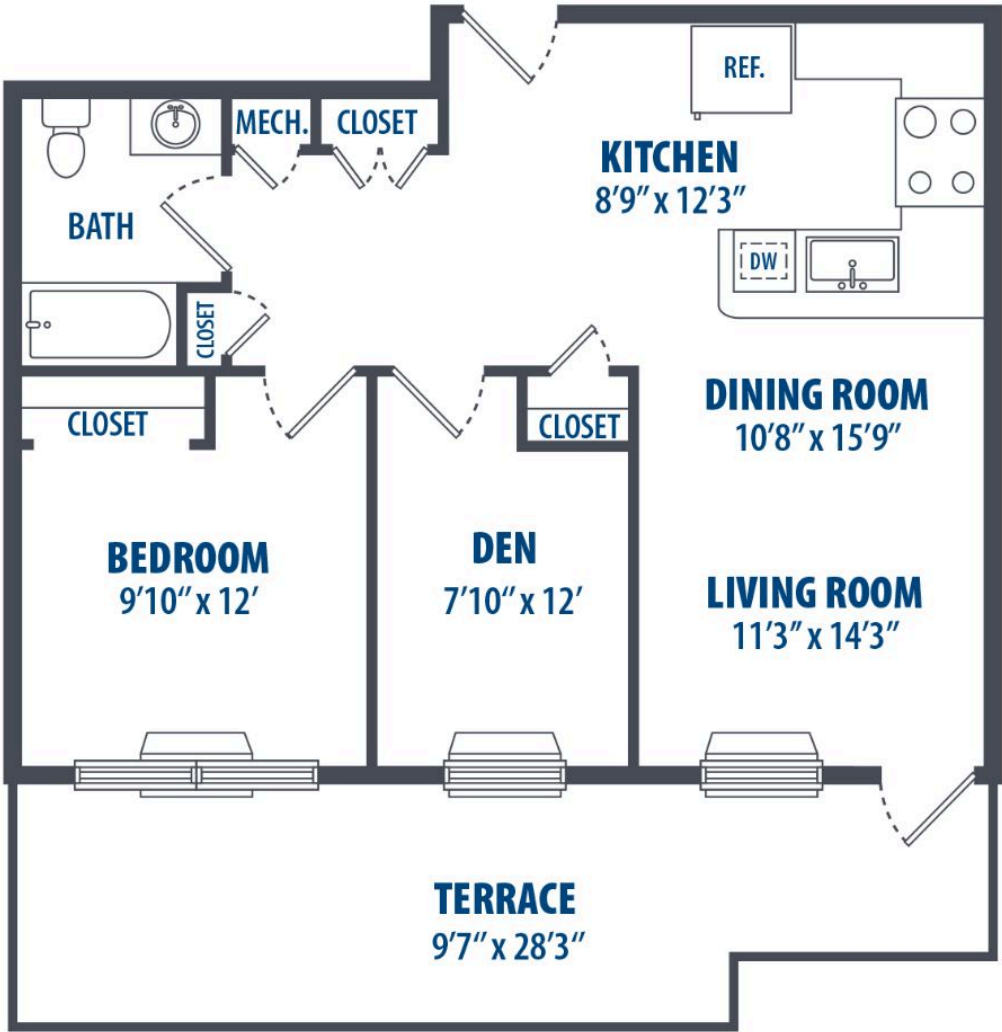

215 RIDGE

— AT BOUND BROOK —

(p) 201-440-2149 • info@amessmanagement.com

215 East Second Street, Bound Brook, NJ 08805

1 Bed
768 Sq. ft.

Floorplans not to scale. Details vary from residence to residence and are not necessarily built exactly as indicated above