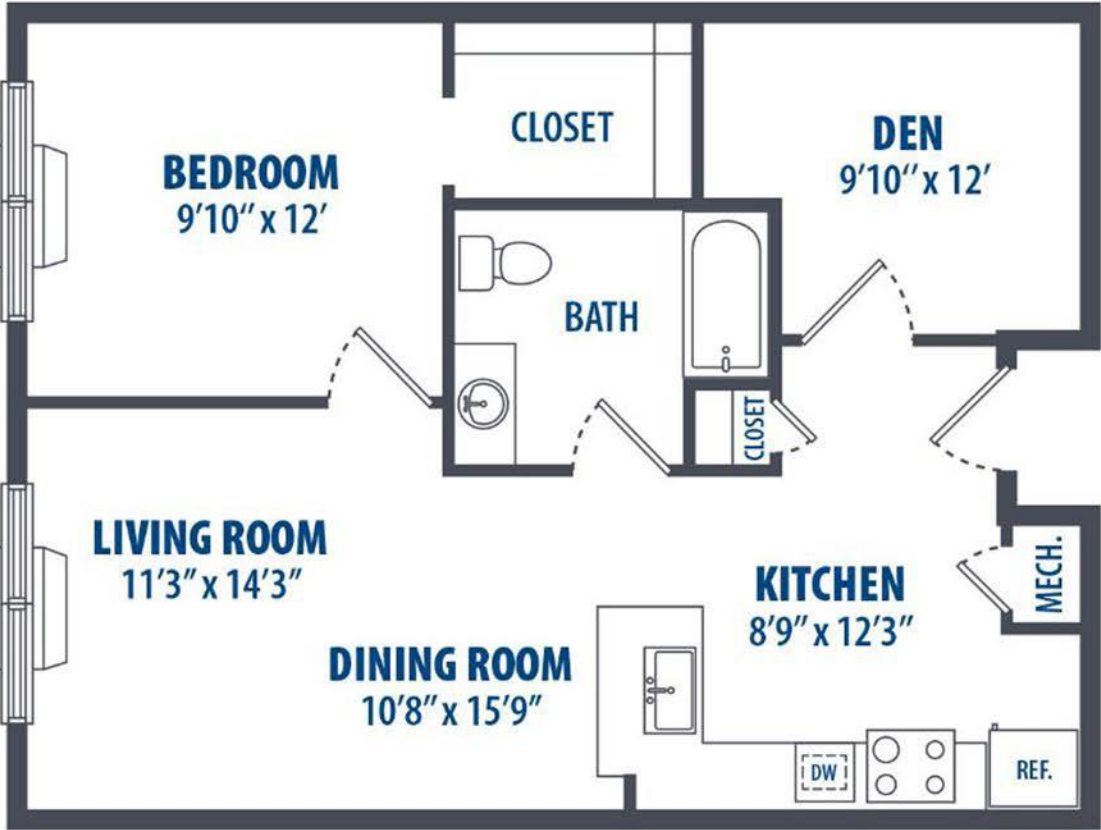

# 215 RIDGE

— AT BOUND BROOK —

(p) 201-440-2149 • info@amessmanagement.com

215 East Second Street, Bound Brook, NJ 08805

1 Bed  
744 Sq. ft.

Floorplans not to scale. Details vary from residence to residence and are not necessarily built exactly as indicated above