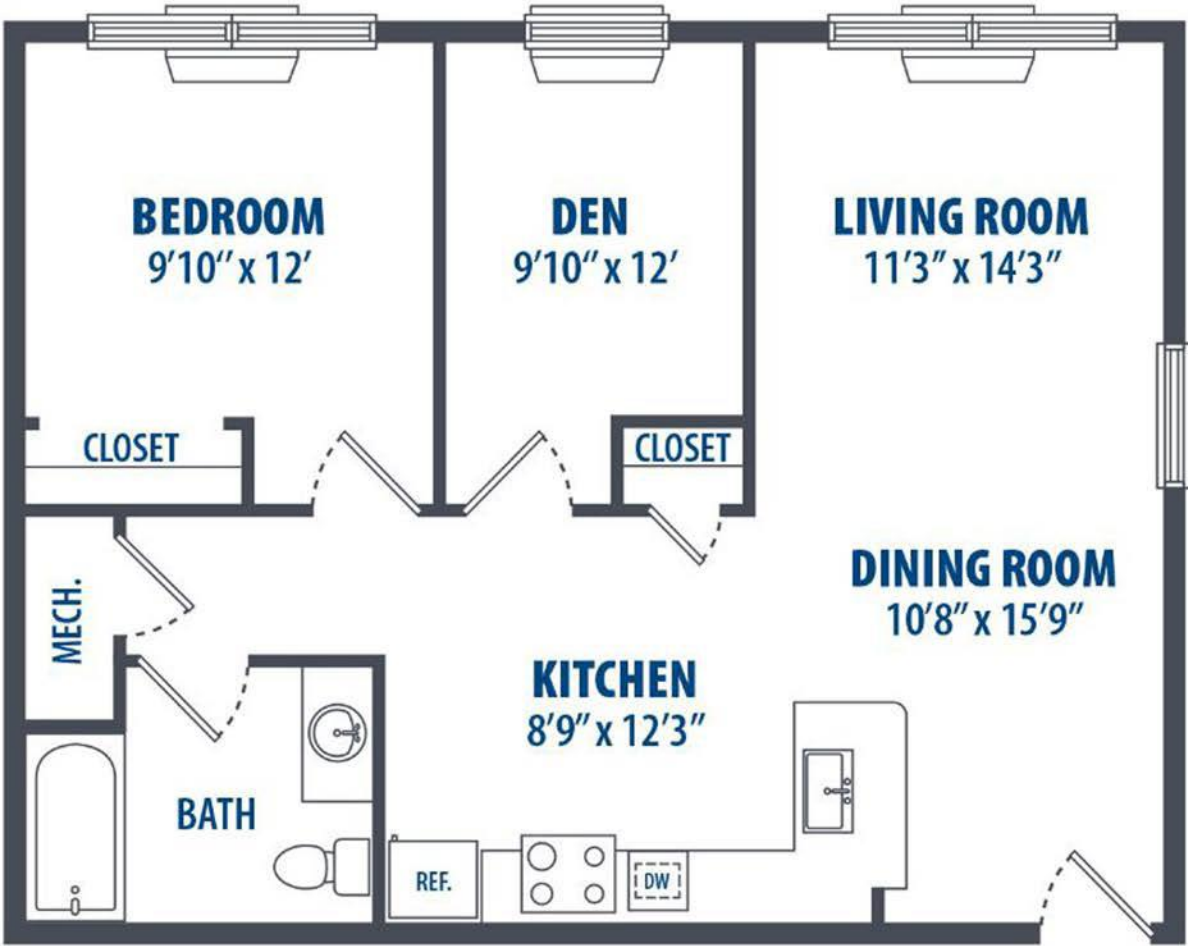

215 RIDGE

— AT BOUND BROOK —

(p) 201-440-2149 • info@amessmanagement.com

215 East Second Street, Bound Brook, NJ 08805

1 Bed
783 Sq. ft.

Floorplans not to scale. Details vary from residence to residence and are not necessarily built exactly as indicated above