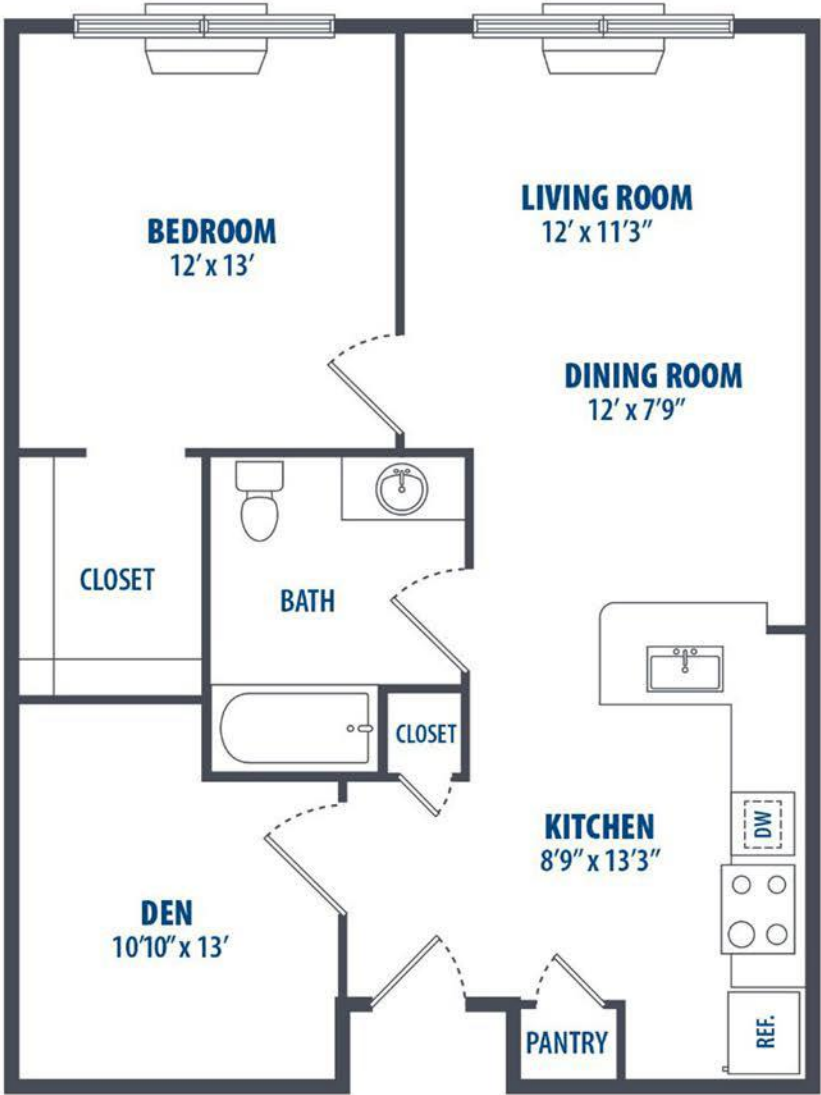

215 RIDGE

— AT BOUND BROOK —

(p) 201-440-2149 • info@amessmanagement.com

215 East Second Street, Bound Brook, NJ 08805

1 Bed
745 Sq. ft.

Floorplans not to scale. Details vary from residence to residence and are not necessarily built exactly as indicated above